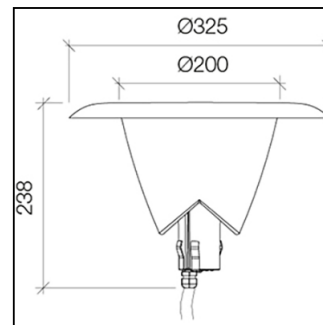

WIRING CHARACTERISTICS

- Lamp connection E27 for led lamp 10Wmax., tension 250V max.
- Max. lamp size allowed: Ø60xL125 mm.
- Equipped with PG9 plastic cable gland with osmotic valve for air leakage (because it limits overpressure), and humidity.
- Connection to the mains via cable H05RN-F 2x0,75 sq.mm. (35cm included).

INSTALLATION AND ORDINARY MAINTENANCE CHARACTERISTICS

- Luminaire for direct installation on pole tops or brackets Ø60mm with maximum thickness 3mm.
- Fixing by expansion spring made of harmonic steel.
- Ordinary maintenance to be conducted by untightening the diffuser with screw neck.

DIMENSIONS

- Diffuser with round section.
- Ø325x238 mm.

- 5-year warranty

Rev 01 -09/03/2023

Details

- Conformity with EU Directives
- Double insulation/class II
- IK03
- IP 65

10W max E27

IK