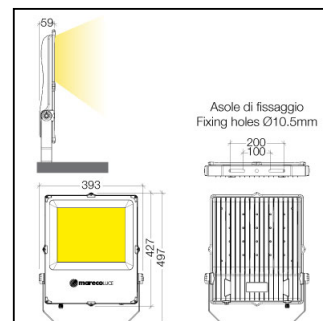

DIMENSIONS

- 393x497x59mm

TECHNICAL SPECS 4000K

- LED's type: Lumileds Luxeon 3030 2D
- Step MacAdam: 3
- Lifetime LED's: L70/B50>60Kh - Tc115°C
- Lifetime Driver: 50Kh
- Over voltage protection: CM10KV, DM5KV
- Warranty: 2 years
- LED's output: 32875lm@tc25°C
- Luminaire output beam optics 30°: 29013lm@ta25°C
- Luminaire output beam optics 60°: 27954lm@ta25°C
- Luminaire output beam optics 120°: 27348lm@ta25°C
- Luminaire output beam optics 70°x150°: 28652lm@ta25°C

- Luminaire output beam optics 150°x80°: 27855lm@ta25°C
- Power factor: >0.95
- LED's consumption: 188.7W
- Luminaire output: 200W
- LED's efficiency beam optics 30°: 161lm/W
- LED's efficiency beam optics 60°: 155lm/W
- LED's efficiency beam optics 120°: 151lm/W
- LED's efficiency beam optics 70°x150°: 159lm/W
- LED's efficiency beam optics 150°x80°: 154lm/W
- Luminaire efficiency beam optics 30°: 142lm/W
- Luminaire efficiency beam optics 60°: 137lm/W
- Luminaire efficiency beam optics 120°: 134lm/W
- Luminaire efficiency beam optics 70°x150°: 140lm/W
- Luminaire efficiency beam optics 150°x80°: 136lm/W

Rev. 3 - 26/01/21

Details

- Conformity with CEE directives
- RG1
- CRI>70
- CLASS A++
- CLASS A+
- VIRTUAL MIDNIGHT
- IP 66

100-240V 50/60Hz 200W						
CE	RG	CRI ≥70	A++	A+	Ⓢ	IP66