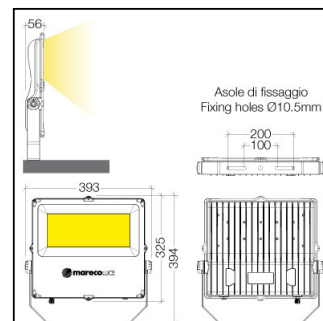

DIMENSIONS

- 393x394x56mm

TECHNICAL SPECS 4000K

- LED's type: Lumileds Luxeon 3030 2D
- Step MacAdam: 3
- Lifetime LED's: L70/B50>60Kh - Tc115°C
- Lifetime Driver: 50Kh
- Over voltage protection: CM10KV, DM5KV
- Warranty: 2 years
- LED's output: 12989lm@tc25°C
- Luminaire output beam optics 30°: 11464lm@ta25°C
- Luminaire output beam optics 60°: 11045lm@ta25°C
- Luminaire output beam optics 120°: 10806lm@ta25°C
- Luminaire output beam optics 70°x150°: 11321lm@ta25°C

- Luminaire output beam optics 150°x80°: 11006lm@ta25°C
- Power factor: >0.97
- LED's consumption: 71.4W
- Luminaire output: 80W
- LED's efficiency beam optics 30°: 160lm/W
- LED's efficiency beam optics 60°: 154lm/W
- LED's efficiency beam optics 120°: 151lm/W
- LED's efficiency beam optics 70°x150°: 158lm/W
- LED's efficiency beam optics 150°x80°: 153lm/W
- Luminaire efficiency beam optics 30°: 142lm/W
- Luminaire efficiency beam optics 60°: 137lm/W
- Luminaire efficiency beam optics 120°: 134lm/W
- Luminaire efficiency beam optics 70°x150°: 140lm/W
- Luminaire efficiency beam optics 150°x80°: 136lm/W

Rev. 3 - 26/01/21

Details

- Conformity with CEE directives
- RG1
- CRI>70
- CLASS A++
- CLASS A+
- VIRTUAL MIDNIGHT
- IP 66

100-240V 50/60Hz 80W						
CE	RG	CRI ≥70	A++	A+	Ⓢ	IP66