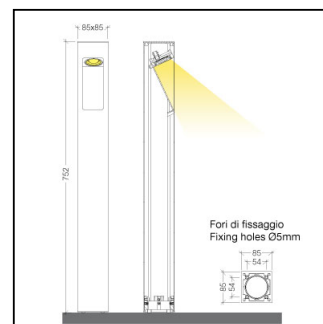

WIRING CHARACTERISTICS

- M12 metallic cable gland
- LED's module 6,6W
- Built-in driver IP55 (700mA driver output)
- Connection to the main supply through a H05RN-F 2x0.75mmq pre-wired cable out of the luminaire

INSTALLATION AND ORDINARY MAINTENANCE CHARACTERISTICS

- Luminaire for direct installation on plinth/floor through some screws and expansion caps (not supplied)
- Preset for installation on a Ø60mm pole (Hmin 80mm - Hmax 150mm)
- Ordinary and extraordinary maintenance not necessary

DIMENSIONS

- 85x85x752mm
- Base 85x85

OPTIONAL ACCESSORIES TO BE ORDERED SEPARATELY:

- IP68 connector - COD.CS093000
- "T"-3 ways IP68 connector - COD.CS093001

TECHNICAL SPECS

- Led's consumption: 6.6W
- Luminaire consumption: 8.4W
- Power factor: >0.54
- Type of Led's: Citizen CLU701-0304C4
- Step MacAdam: 3
- Lifetime Led's: L90/B50>50Kh - Tc 105°C
- Warranty: 3 years

TECHNICAL SPECS 4000K

- Led's output: 904lm@tc25°C
- Luminaire output: 667lm@ta25°C
- Led's efficiency: 137lm/W
- Luminaire efficiency: 101lm/W

TECHNICAL SPECS 3000K

- Led's output: 878lm@tc25°C
- Luminaire output: 647lm@ta25°C
- Led's efficiency: 133lm/W
- Luminaire efficiency: 98lm/W

Rev. 1 - 05/03/20

Details

- Conformity with CEE directives
- Double insulation/class II
- IK05
- RG1
- CRI>80
- CLASS A+
- IP 65

90-264V 50/60Hz 8,4W