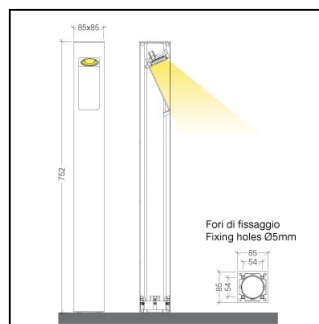

WIRING CHARACTERISTICS

- M12 metallic cable gland
- LED's module 6,6W
- Built-in driver IP55 (700mA driver output)
- Connection to the main supply through a H05RN-F 2x0.75mmq pre-wired cable out of the luminaire

INSTALLATION AND ORDINARY MAINTENANCE CHARACTERISTICS

- Luminaire for direct installation on plinth/floor through some screws and expansion caps (not supplied)
- Preset for installation on a Ø60mm pole (Hmin 80mm - Hmax 150mm)
- Ordinary and extraordinary maintenance not necessary

DIMENSIONS

- 85x85x752mm
- Base 85x85

OPTIONAL ACCESSORIES TO BE ORDERED SEPARATELY:

- IP68 connector - COD.CS093000
- "T"-3 ways IP68 connector - COD.CS093001

TECHNICAL SPECS

- Led's consumption: 6.6W
- Luminaire consumption: 8.4W
- Power factor: >0.54
- Type of Led's: Citizen CLU701-0304C4
- Step MacAdam: 3
- Lifetime Led's: L90/B50>50Kh - Tc 105°C
- Warranty: 3 years

TECHNICAL SPECS 4000K

- Led's output: 904lm@tc25°C
- Luminaire output: 667lm@ta25°C
- Led's efficiency: 137lm/W
- Luminaire efficiency: 101lm/W

TECHNICAL SPECS 3000K

- Led's output: 878lm@tc25°C
- Luminaire output: 647lm@ta25°C
- Led's efficiency: 133lm/W
- Luminaire efficiency: 98lm/W

Rev. 1 - 05/03/20

Details

- Conformity with CEE directives
- Double insulation/class II
- IK05
- RG1
- CRI>80
- CLASS A+
- IP 65

90-264V 50/60Hz 8,4W