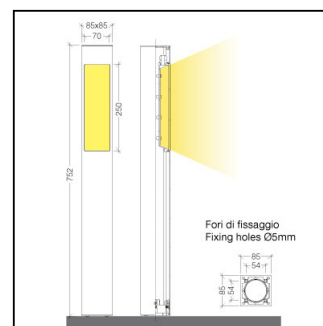

LIGHTING CHARACTERISTICS

- LED lighting source mains supplied, in a fixed position
- Immediately ON at 100% of light flux
- Monochromatic LED module (76 Led's)
- PCB in IMS thickness 1,6mm

WIRING CHARACTERISTICS

- LED's module 10W mains powered 220-240V 50/60Hz
- PG9 plastic cable gland equipped with osmotic valve for air and humidity leakage (reducing the overpressures)
- Connection to the main supply through a H05RN-F 2x0,75mmq pre-wired cable (25cm) out of the luminaire

INSTALLATION AND ORDINARY MAINTENANCE CHARACTERISTICS

- Luminaire for direct installation on plinth/floor through some screws and expansion caps (not supplied)
- Preset for installation on a Ø60mm pole (Hmin 80mm - Hmax 150mm)
- Ordinary and extraordinary maintenance not necessary

DIMENSIONS

- 85x85x752mm
- Base 85x85

OPTIONAL ACCESSORIES TO BE ORDERED SEPARATELY:

- IP68 connector - COD.CS093000
- "T"-3 ways IP68 connector - COD.CS093001

TECHNICAL SPECS

- Led's consumption: 10W
- Luminaire consumption: 10W
- Power factor: 0,93
- Step MacAdam: 3
- Lifetime Led's: L70/B50>60Kh - Tc 105°C
- Warranty: 3 years

TECHNICAL SPECS 3000K/4000K

- Led's output: 1158lm@tc25°C
- Luminaire output: 869lm@ta25°C
- Led's efficiency: 116lm/W
- Luminaire efficiency: 87lm/W

Rev. 4 - 02/03/2022

Details

- Conformity with CEE directives
- Double insulation/class II
- IK06
- RG1
- CRI>80
- IP 65