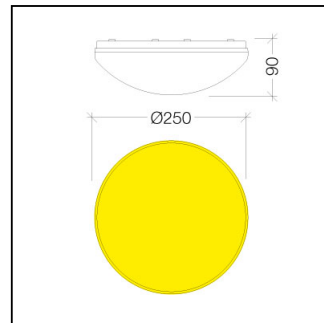

Mechanical properties of silicone, polymerized 7 days at 22°C and 50% relative humidity

- Hardness, Shore A 37
- Tensile strength MPa 2,5
- Elongation at break %680

COLOUR

- White RAL 9003

LIGHTING CHARACTERISTICS

- LED lighting source mains supplied, in a fixed position
- Round symmetrical light throw
- Immediately ON at 100% of the light flux

WIRING CHARACTERISTICS

- LED's module 10W mains powered 220-240V 50/60Hz
- Monochromatic LED's module (80 LED's)

INSTALLATION AND ORDINARY MAINTENANCE CHARACTERISTICS

- Luminaire for direct wall/ceiling fixing through Click fastening system

COMPULSORY ACCESSORY - COD.4000.1000

- Click: Reinforced thermoplastic patented fastening system for ceiling lamps of the Click and Light range

DIMENSIONS

- Ø250x90mm

TECHNICAL SPECS 3000K/4000K

- LED's output: 1000lm@ta25°C
- Luminaire output: 688lm@ta25°C
- LED's efficiency: 100lm/W
- Luminaire efficiency: 69lm/W
- LED's consumption: 10W
- Luminaire consumption: 10W
- Step MacAdam: 3
- Lifetime Led's: L70>54Khr - Tc85°C
- Warranty: 5 years

Rev. 2 - 08/11/19

Details

- Conformity with CEE directives
- Double insulation/class II
- IK03
- RG0
- CRI>80
- IP 65