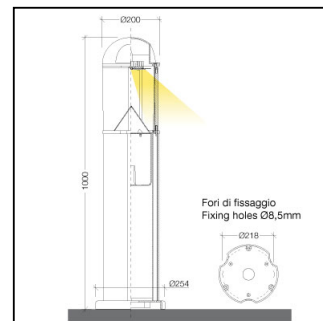

COLOUR

- Black textured
- Metallic grey RAL 9006
- White RAL 9003

LIGHTING CHARACTERISTICS

- Mains powered LED's lighting source in fixed position
- Immediately ON at 100% of light flux
- Round symmetrical light throw
- Monochromatic LED module
- Led's 1x17W EA Ø100

WIRING CHARACTERISTICS

- 17W LED's module supply tension 220-240V 50/60Hz
- External cable and IP68 terminal block supplied (housed inside fitting)
- Use only a flexible supply cable in double sheath type HAR, with external diameter between Ø7 and Ø12mm, and section of the internal conductors between 0.5 and 1.5mmq

INSTALLATION AND MAINTENANCE CHARACTERISTICS

- Luminaire installed directly to plinth/floor with n.3 screws (not supplied)
- Ordinary and extraordinary maintenance not necessary

DIMENSIONS

- Ø200x1000mm
- Round shaped base Ø254

OPTIONAL ACCESSORY TO BE ORDERED SEPARATELY:

- "T"-3 ways IP68 connector - COD.CS093001

TECHNICAL SPECS 3000K/4000K

- Led's output: 1700lm@tc25°C
- Luminaire output: 1358lm@ta25°C
- Led's efficiency: 100lm/W
- Luminaire efficiency: 80lm/W
- Led's consumption: 17W
- Luminaire consumption: 17W
- Tipo LED's: EA Ø100
- Lifetime Led's: L70 B50=56Kh@85°C
- Step MacAdam: 3
- Warranty: 3 years
- IK: 04 (PMMA)
- IK: 08 (PC)

Rev 02-29/10/2019

Details

- Conformity with CEE directives
- Double insulation/class II
- IK04
- IK08
- RG1
- CRI>80
- CLASS A+
- IP 55