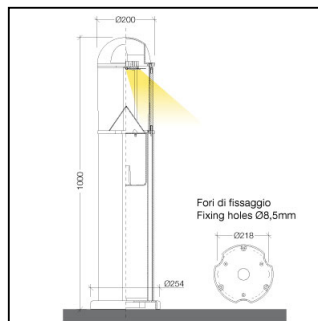

COLOUR

- Black textured
- Metallic grey RAL 9006
- White RAL 9003

LIGHTING CHARACTERISTICS

- Mains powered LED's lighting source in fixed position
- Immediately ON at 100% of light flux
- Round symmetrical light throw
- Monochromatic LED module
- Led's 1x17W EA Ø100

WIRING CHARACTERISTICS

- 17W LED's module supply tension 220-240V 50/60Hz
- External cable and IP68 terminal block supplied (housed inside fitting)
- Use only a flexible supply cable in double sheath type HAR, with external diameter between Ø7 and Ø12mm, and section of the internal conductors between 0.5 and 1.5mmq

INSTALLATION AND MAINTENANCE CHARACTERISTICS

- Luminaire installed directly to plinth/floor with n.3 screws (not supplied)
- Ordinary and extraordinary maintenance not necessary

DIMENSIONS

- Ø200x1000mm
- Round shaped base Ø254

OPTIONAL ACCESSORY TO BE ORDERED SEPARATELY:

- "T"-3 ways IP68 connector - COD.CS093001

TECHNICAL SPECS 3000K/4000K

- Led's output: 1700lm@tc25°C
- Luminaire output: 1358lm@ta25°C
- Led's efficiency: 100lm/W
- Luminaire efficiency: 80lm/W
- Led's consumption: 17W
- Luminaire consumption: 17W
- Tipo LED's: EA Ø100
- Lifetime Led's: L70 B50=56Kh@85°C
- Step MacAdam: 3
- Warranty: 3 years
- IK: 04 (PMMA)
- IK: 08 (PC)

Rev 02-29/10/2019

Details

- Conformity with CEE directives
- Double insulation/class II
- IK04
- IK08
- RG1
- CRI>80
- CLASS A+
- IP 55