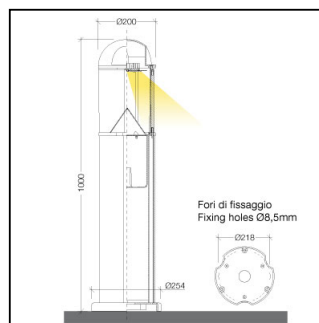

COLOUR

- Black textured
- Metallic grey RAL 9006
- White RAL 9003

LIGHTING CHARACTERISTICS

- Mains powered LED's lighting source in fixed position
- Immediately ON at 100% of light flux
- Round symmetrical light throw
- Monochromatic LED module
- Led's 1x17W EA Ø100

WIRING CHARACTERISTICS

- 17W LED's module supply tension 220-240V 50/60Hz
- External cable and IP68 terminal block supplied (housed inside fitting)
- Use only a flexible supply cable in double sheath type HAR, with external diameter between Ø7 and Ø12mm, and section of the internal conductors between 0.5 and 1.5mmq

INSTALLATION AND MAINTENANCE CHARACTERISTICS

- Luminaire installed directly to plinth/floor with n.3 screws (not supplied)
- Ordinary and extraordinary maintenance not necessary

DIMENSIONS

- Ø200x1000mm
- Round shaped base Ø254

OPTIONAL ACCESSORY TO BE ORDERED SEPARATELY:

- "T"-3 ways IP68 connector - COD.CS093001

TECHNICAL SPECS 3000K/4000K

- Led's output: 1700lm@tc25°C
- Luminaire output: 1358lm@ta25°C
- Led's efficiency: 100lm/W
- Luminaire efficiency: 80lm/W
- Led's consumption: 17W
- Luminaire consumption: 17W
- Tipo LED's: EA Ø100
- Lifetime Led's: L70 B50=56Kh@85°C
- Step MacAdam: 3
- Warranty: 3 years
- IK: 04 (PMMA)
- IK: 08 (PC)

Rev 02-29/10/2019

Details

- Conformity with CEE directives
- Double insulation/class II
- IK04
- IK08
- RG1
- CRI>80
- CLASS A+
- IP 55