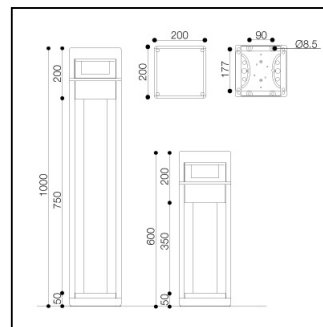

Diffuser in thick transparent PMMA

Gaskets in silicone

Anti-vandal screws in stainless steel A2

Colour: black

LIGHTING CHARACTERISTICS

The position of the inclined LEDs, under the upper part of the body, helps to create a pleasing effect by emitting the light directly on the ground.

LED's are mounted on modules of 1, 2, or 4 each, depending on the chosen version: 4 ways, 2 ways, or 1 way.

LED lamps are in a fixed position.

WIRING CHARACTERISTICS

1 monochromatic Led module 17W SEOUL neutral white (NW) 4000K, 1340 lm, supply tension 220-240V 50-60Hz

3 monochromatic Led's neutral white (NW) 4000K, 747 lm

6 monochromatic Led's neutral white (NW) 4000K, 1494 lm

12 monochromatic Led's neutral white (NW) 4000K, 2988 lm

supply tension 220-240V 50-60Hz

INSTALLATION AND ORDINARY MAINTENANCE CHARACTERISTICS

Fitting for plinth/ floor installation, to be fixed to a counterflange through 4 screws (INCLUDED).

Counterflange, anchor bolts, and nuts INCLUDED.

MEASUREMENT CHARACTERISTICS

Fitting with square shaped profile 200x200mm, and a heights of 600 mm or 1000 mm

Details

- Conformity with CEE directives
- Double insulation/class II
- Mounting on normal flammable surface
- Against lighting pollution
- Energy-saving fittings
- Resistant to atmospheric agents
- Inalterable to ultraviolet radiations
- IP 65

230V 50Hz 25,2W						
CE						IP65