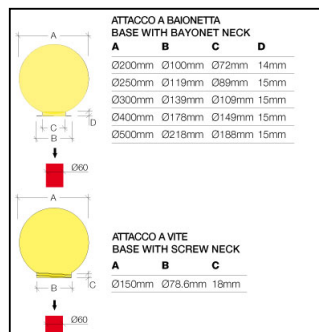

INSTALLATION AND ORDINARY MAINTENANCE CHARACTERISTICS

- Luminaire for use with poles or brackets Ø60mm on top, to be mounted through a screw (included)
- Self-adjusting cord block for cable max Ø10mm
- Ordinary maintenance can be conducted by removing the diffuser

OPTIONAL ACCESSORIES TO BE ORDERED SEPARATELY:

- Mistral - COD.1480000N
- Palù - COD.1000500N
- Vico - COD.1000150N
- Jolly - COD.1490000N
- Spike - COD.1460000N
- Comet - COD.1461000N
- Pulsar Ø300 - COD.1470000A
- Pulsar Ø400 - COD.1470100A
- Pulsar Ø500 - COD.1470200A

• Warranty: 2 years

Rev 02-14/11/2019

Details

• Conformity with CEE directives
• Double insulation/class II
• IK08
• CLASS A+
• CLASS A
• IP 44