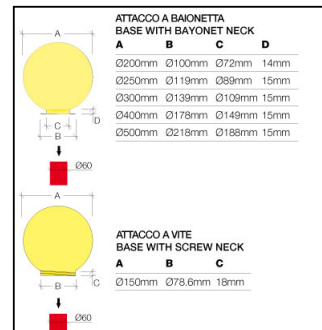

INSTALLATION AND ORDINARY MAINTENANCE CHARACTERISTICS

- Luminaire for use with poles or brackets Ø60mm on top, to be mounted through a screw (included)
- Self-adjusting cord block for cable max Ø10mm
- Ordinary maintenance can be conducted by removing the diffuser

OPTIONAL ACCESSORIES TO BE ORDERED SEPARATELY:

- Mistral - COD.1480000N
- Palù - COD.1000500N
- Vico - COD.1000150N
- Jolly - COD.1490000N
- Spike - COD.1460000N
- Comet - COD.1461000N
- Pulsar Ø300 - COD.1470000A
- Pulsar Ø400 - COD.1470100A
- Pulsar Ø500 - COD.1470200A

• Warranty: 2 years

Rev 02-14/11/2019

Details

• Conformity with CEE directives
• Double insulation/class II
• IK08
• CLASS A+
• CLASS A
• IP 44